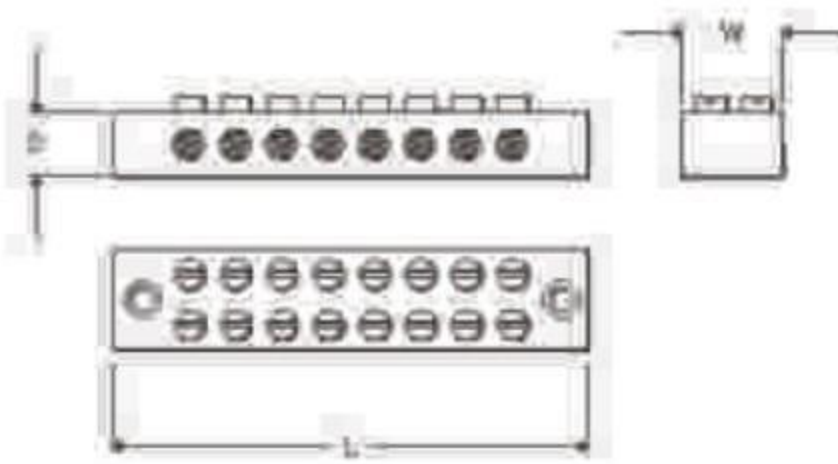

EARTH BLOCKS

Type	L mm	W mm	D mm	Product Code
4 -Way Single	54	18	12	HEBB 004/1
4 -Way Double	51	19	12	HEBB 004
8 -Way Double	88	19	12	HEBB 008

Material : Brass

Finish : Nickel Plated

Tinplated available on request.